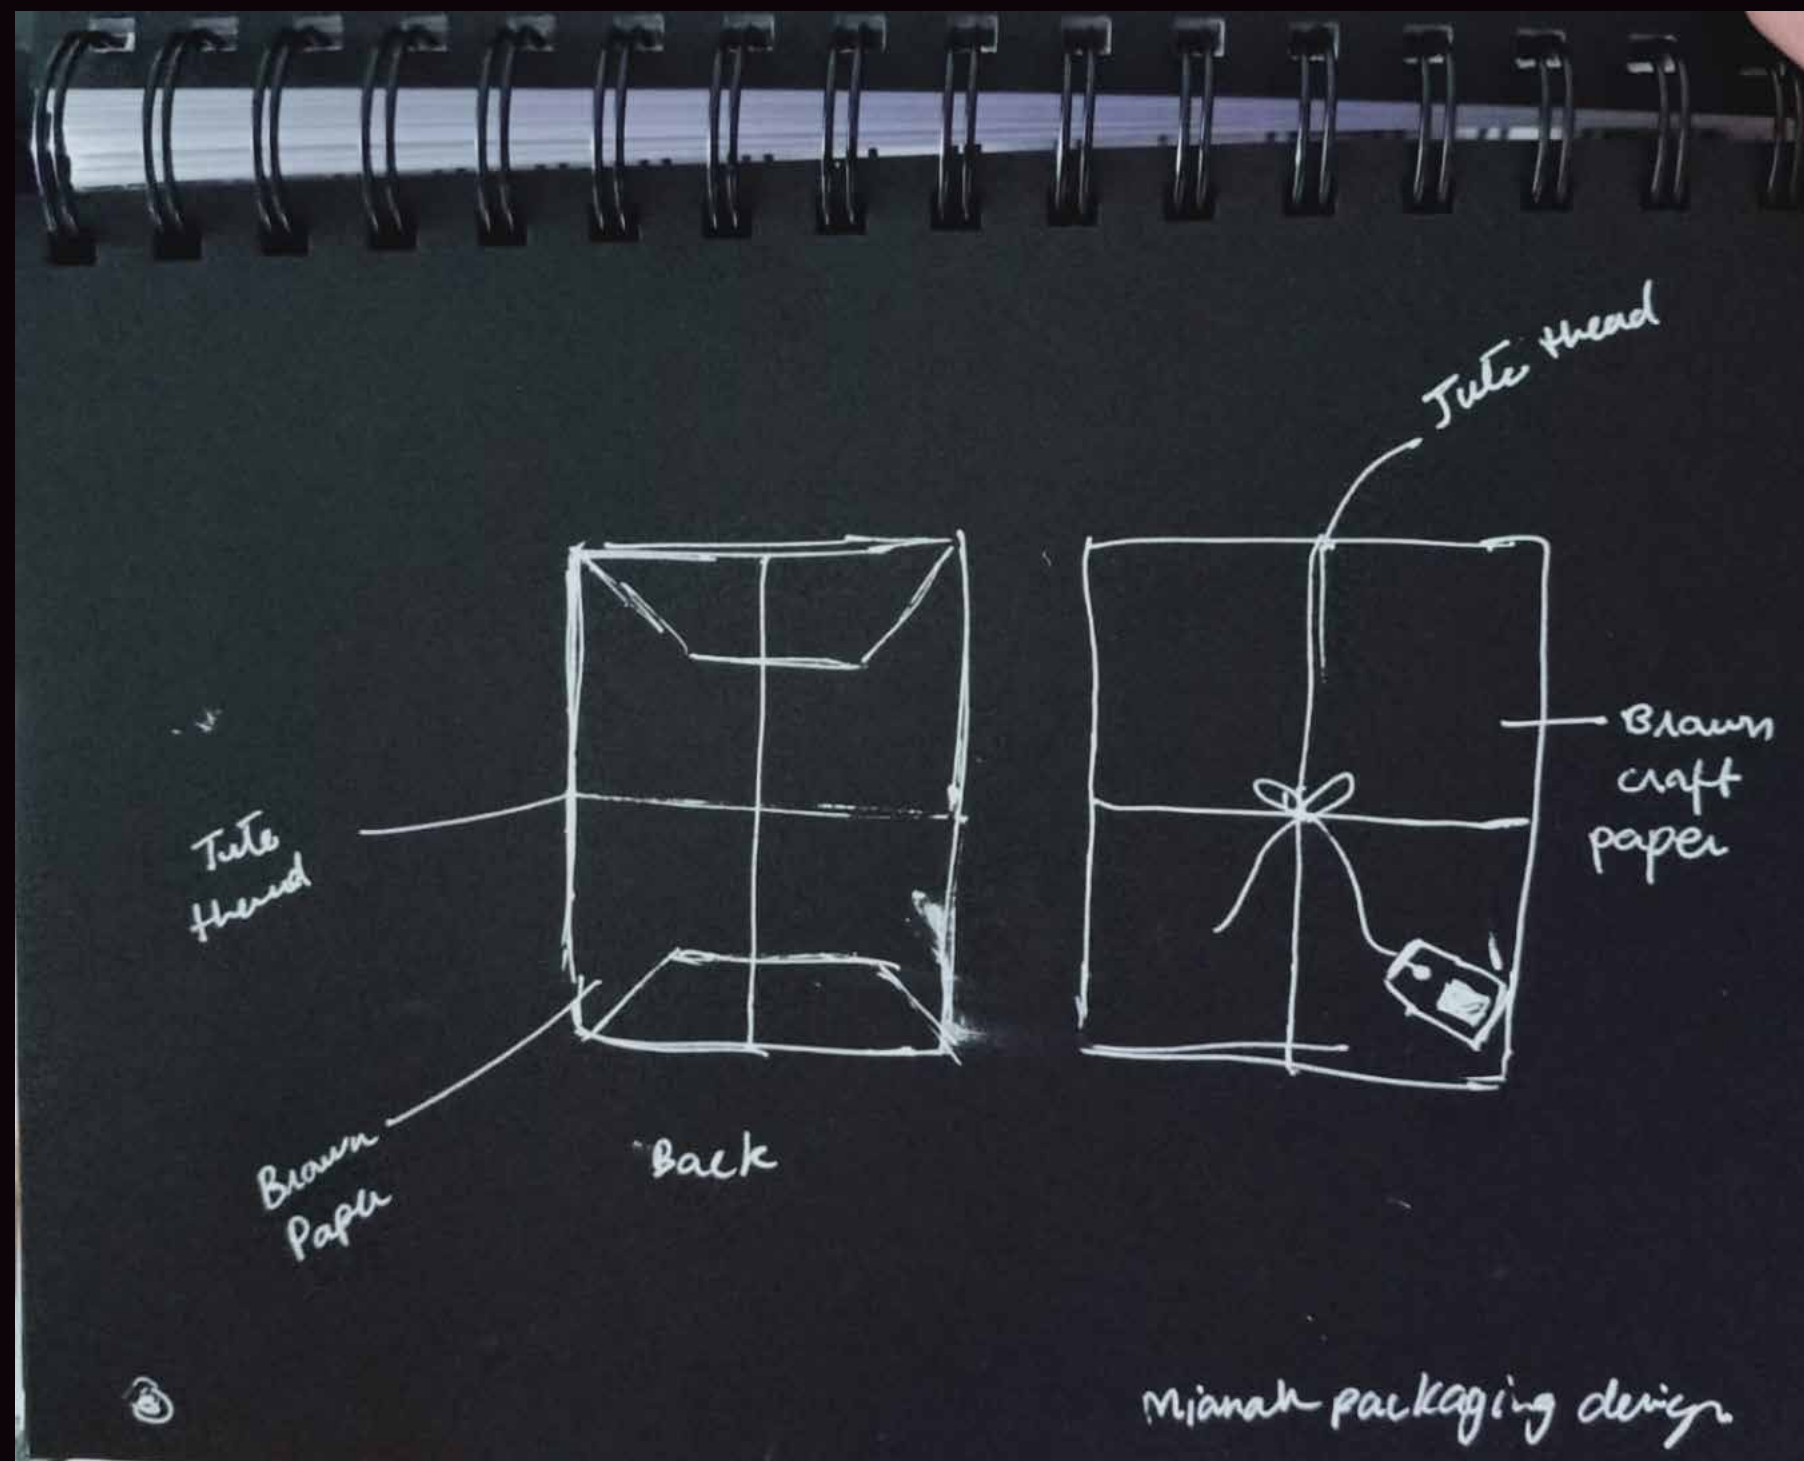

Make Clipping Mask

Initial Sketches

Mianah

ميانه

About Icon

The icon is "م" for Mianah, square box means it includes everyone as target audience. This icon is simple and recognizable and will be used as a symbol like big fashion brands Chanel, LV and Gucci. This icon can be used anywhere even on clothes as a pattern and on large scale as it is scalable.

Patterns

Mianah

ميانه

JB

APPLI- CATION

05

Mianah

ميانه

PACKAGING DESIGN

06

Initial Sketches

Exterior

Interior

Mianah

www.mianah.com