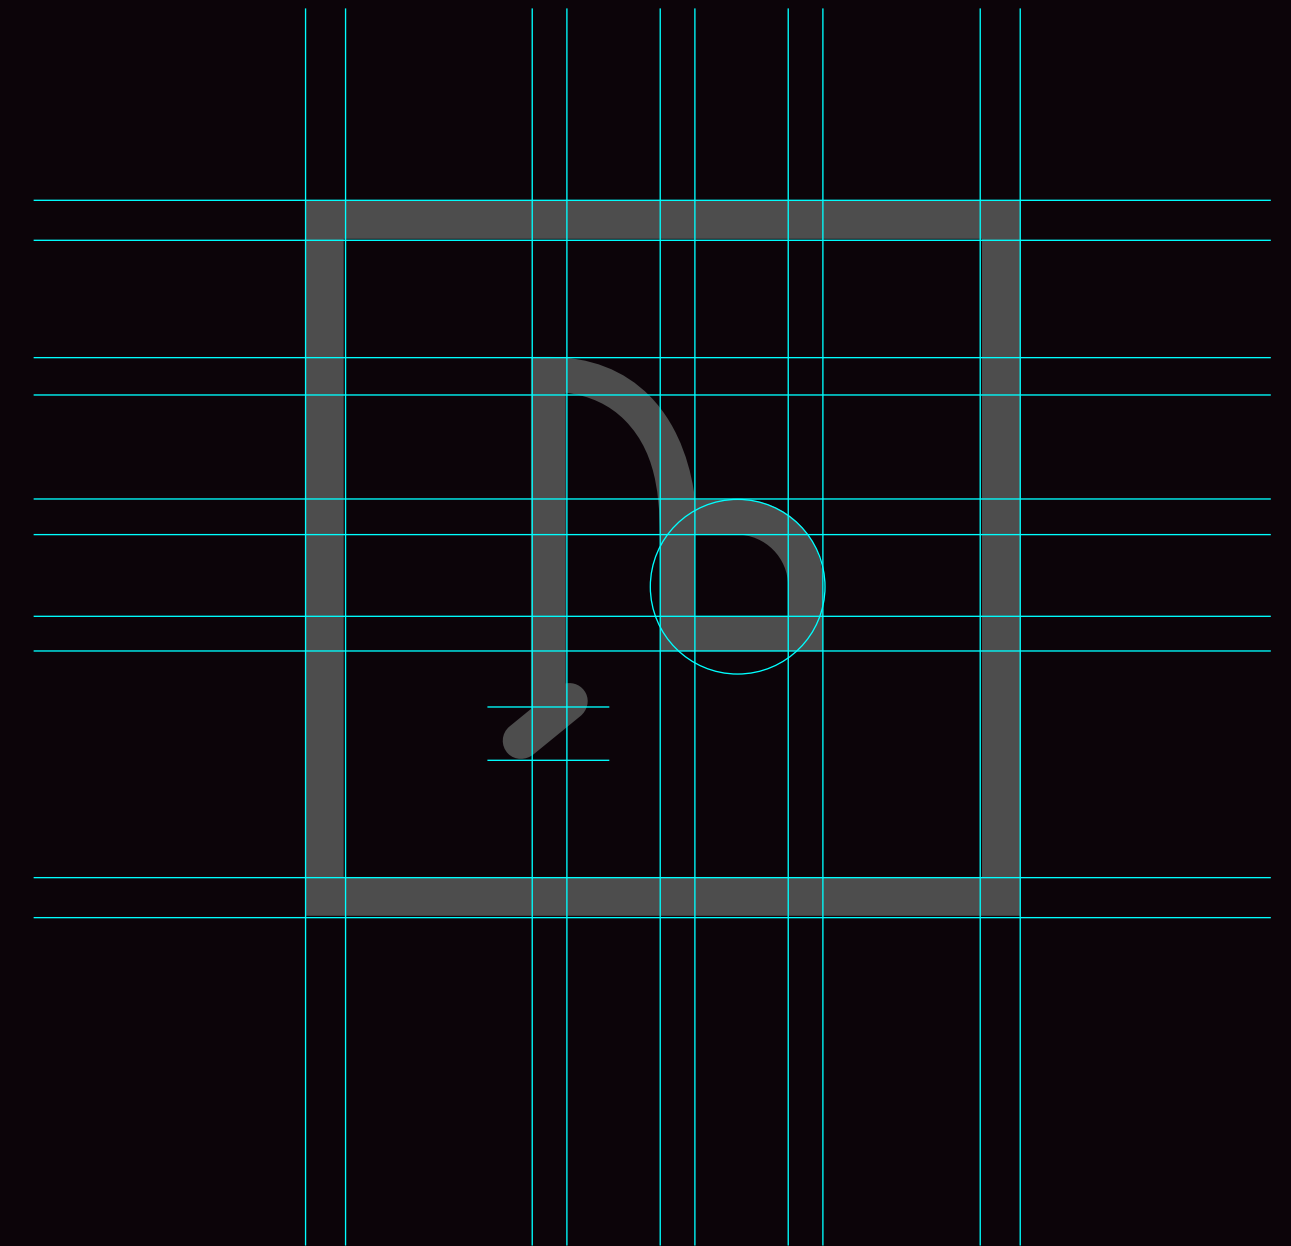

Make Clipping Mask

Initial Sketches

Mianah

ميانه

About Icon

The icon is "م" for Mianah, square box means it includes everyone as target audience. This icon is simple and recognizable and will be used as a symbol like big fashion brands Chanel, LV and Gucci. This icon can be used anywhere even on clothes as a pattern and on large scale as it is scalable.